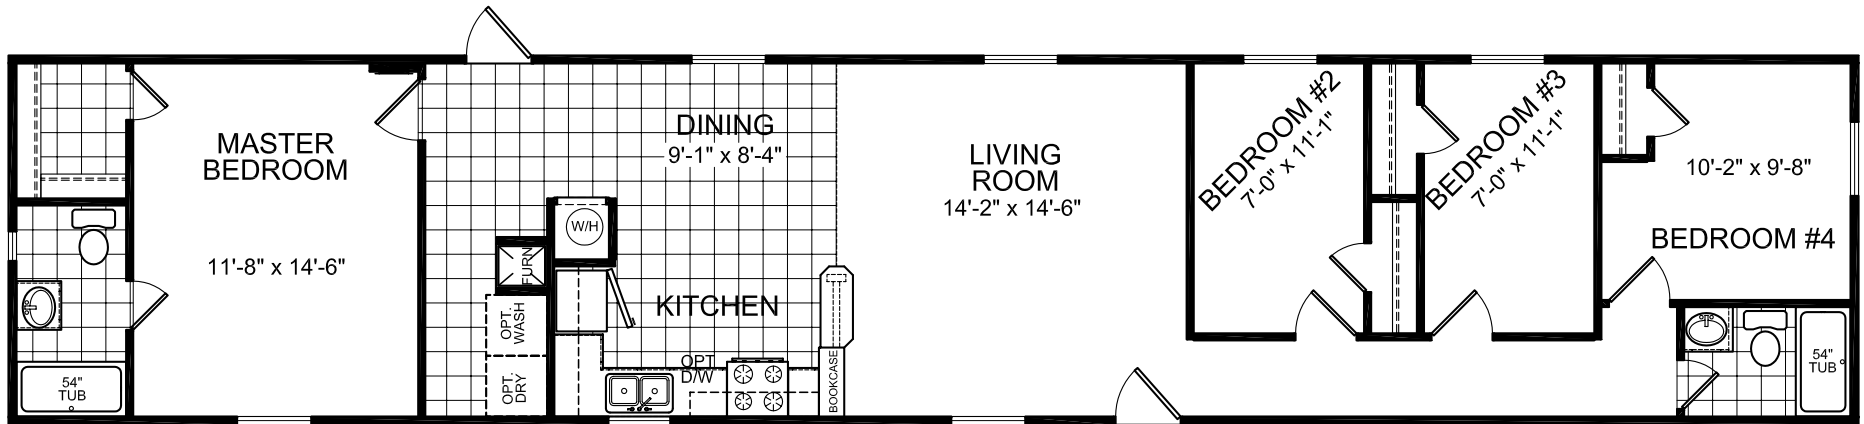

Athchison
Summit Crest SW

Factory Expo
"Factory Direct Value" HOME CENTERS

4 Bedroom, 2 Baths
Approx. 1,152 SQ. FT.

Last Updated: 9-19-08

I authorize Factory Expo Homes to build my house, per this plan.

X _____
Customer Signature/Date