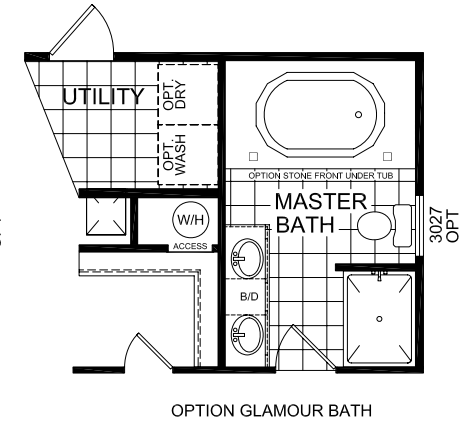

# Bartel

Dutch Housing Series

# Factory Expo

"Factory Direct Value" HOME CENTERS

**3 Bedroom, 2 Baths**  
**Approx. 1,173 Sq. Ft.**

Last Updated: 10-12-11

I authorize Factory Expo Homes to build my house, per this plan.

X \_\_\_\_\_  
 Customer Signature/Date