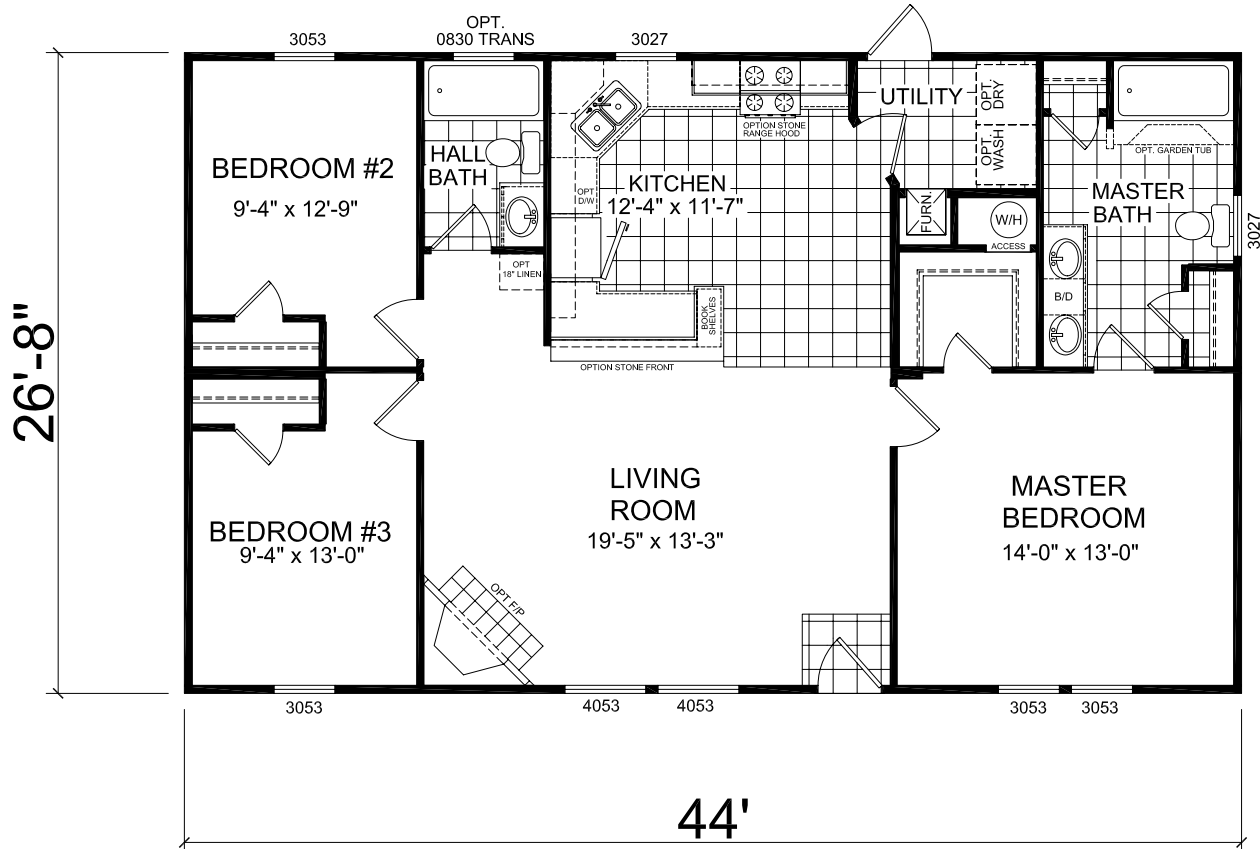

# Bartel

Dutch Housing Series

# Factory Expo

"Factory Direct Value" HOME CENTERS

**3 Bedroom, 2 Baths**  
**Approx. 1,173 Sq. Ft.**

Last Updated: 10-12-11

I authorize Factory Expo Homes to build my house, per this plan.

X \_\_\_\_\_  
 Customer Signature/Date