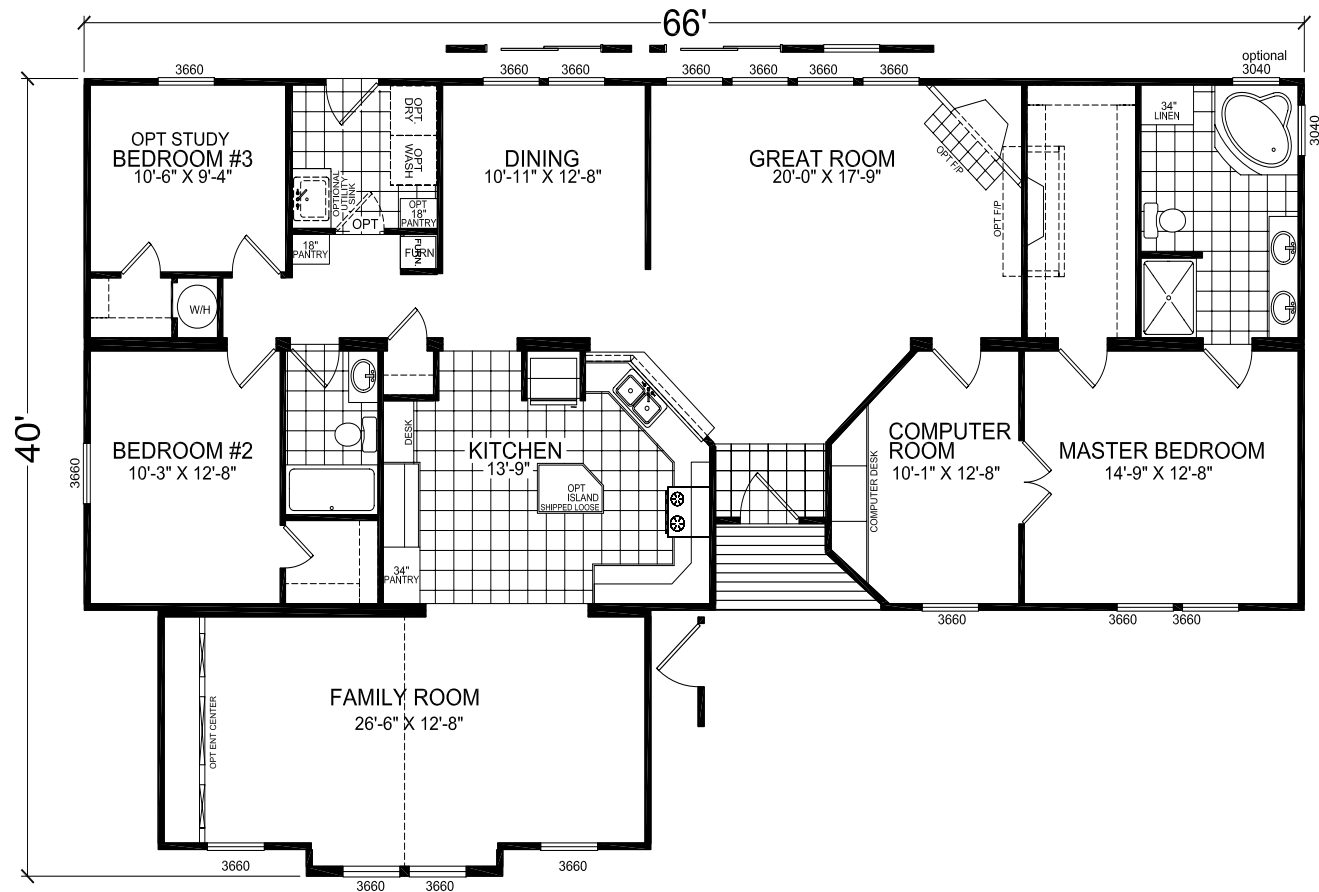

Chinook

Brookgreen II
Triplewide

Factory Expo

"Factory Direct Value" HOME CENTERS

3 Bedroom, 2 Baths
Approx. 2,085 SQ. FT.

Last Updated: 9-19-08

115 Titan Roberts Road
Lillington NC 27546

For Detailed Directions See Map On Our Website