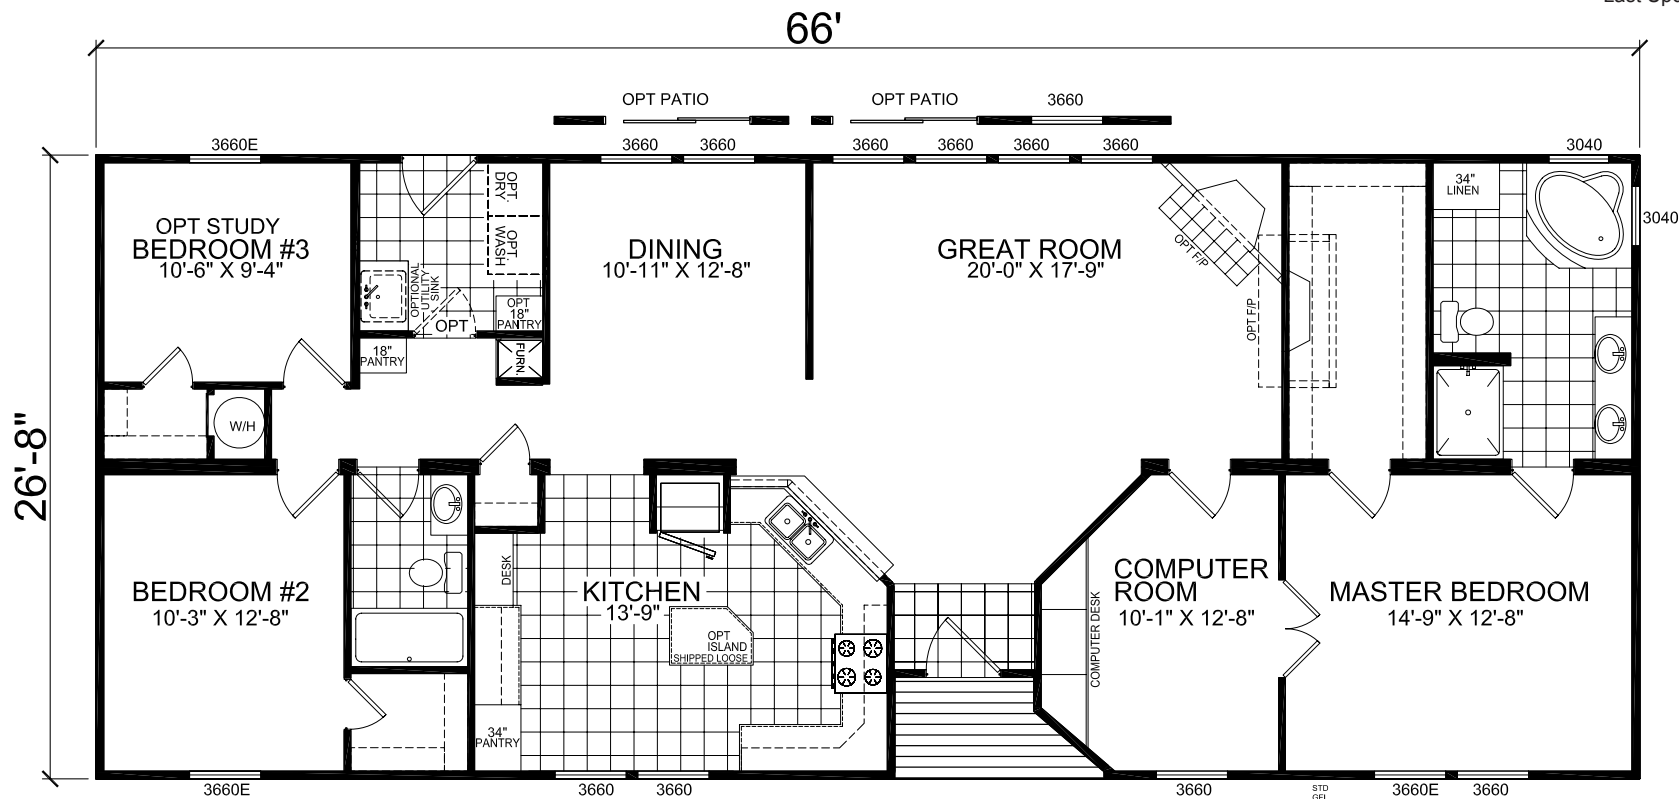

Connor
Brookgreen II

Factory Expo
"Factory Direct Value" HOME CENTERS

3 Bedroom, 2 Baths
Approx. 1,760 SQ. FT.

Last Updated: 9-19-08

115 Titan Roberts Road
Lillington NC 27546

For Detailed Directions See Map On Our Website