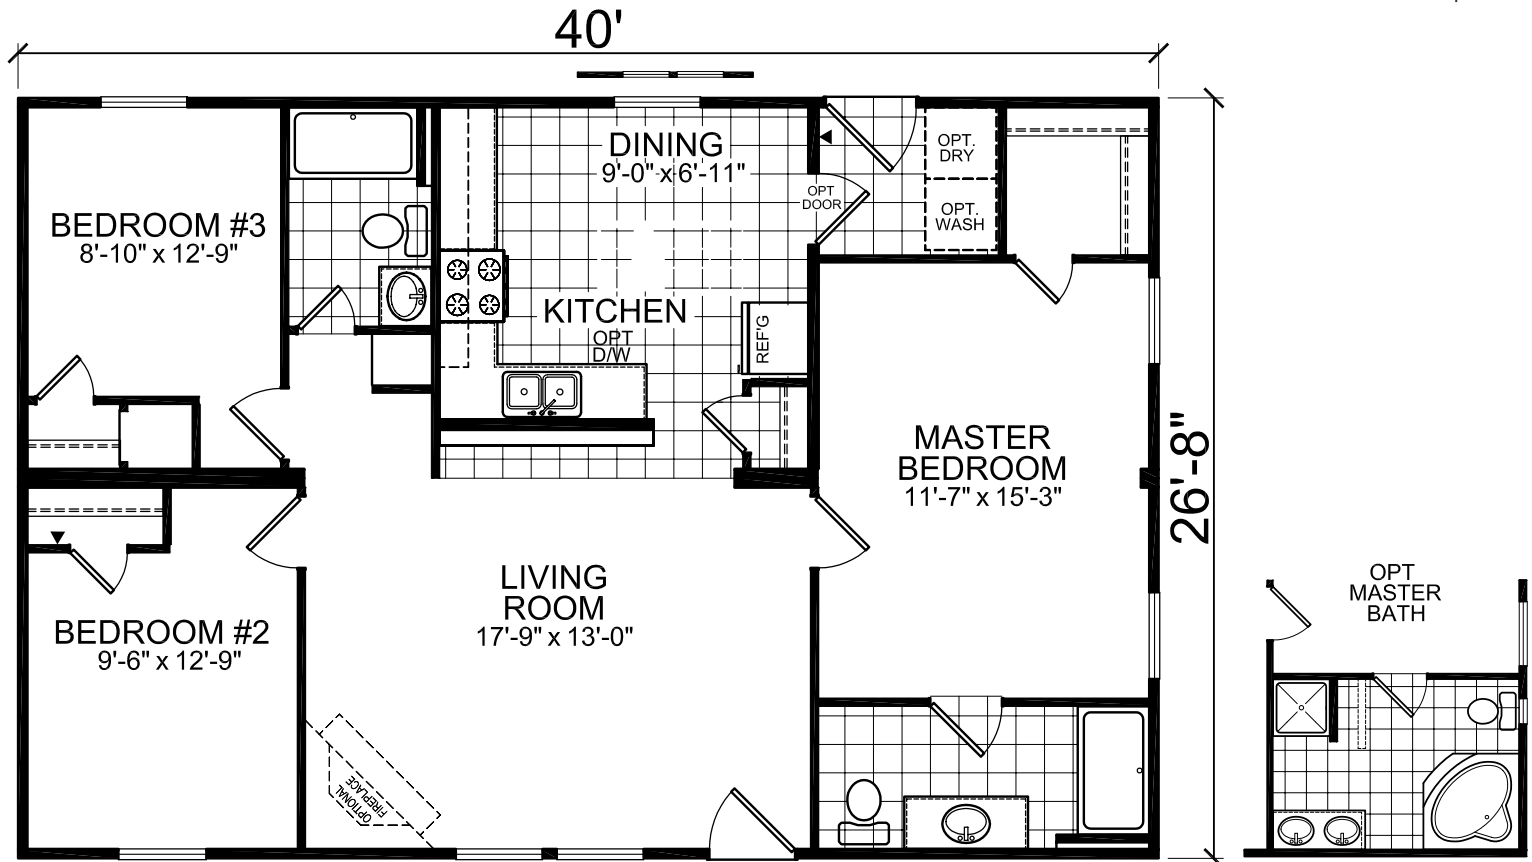

EV2
LE Series II

Factory Expo
"Factory Direct Value" HOME CENTERS

3 Bedroom, 2 Baths
Approx. 1,066 SQ. FT.

Last Updated: 7-6-10

I authorize Factory Expo Homes to build my house, per this plan.
X _____
Customer Signature/Date