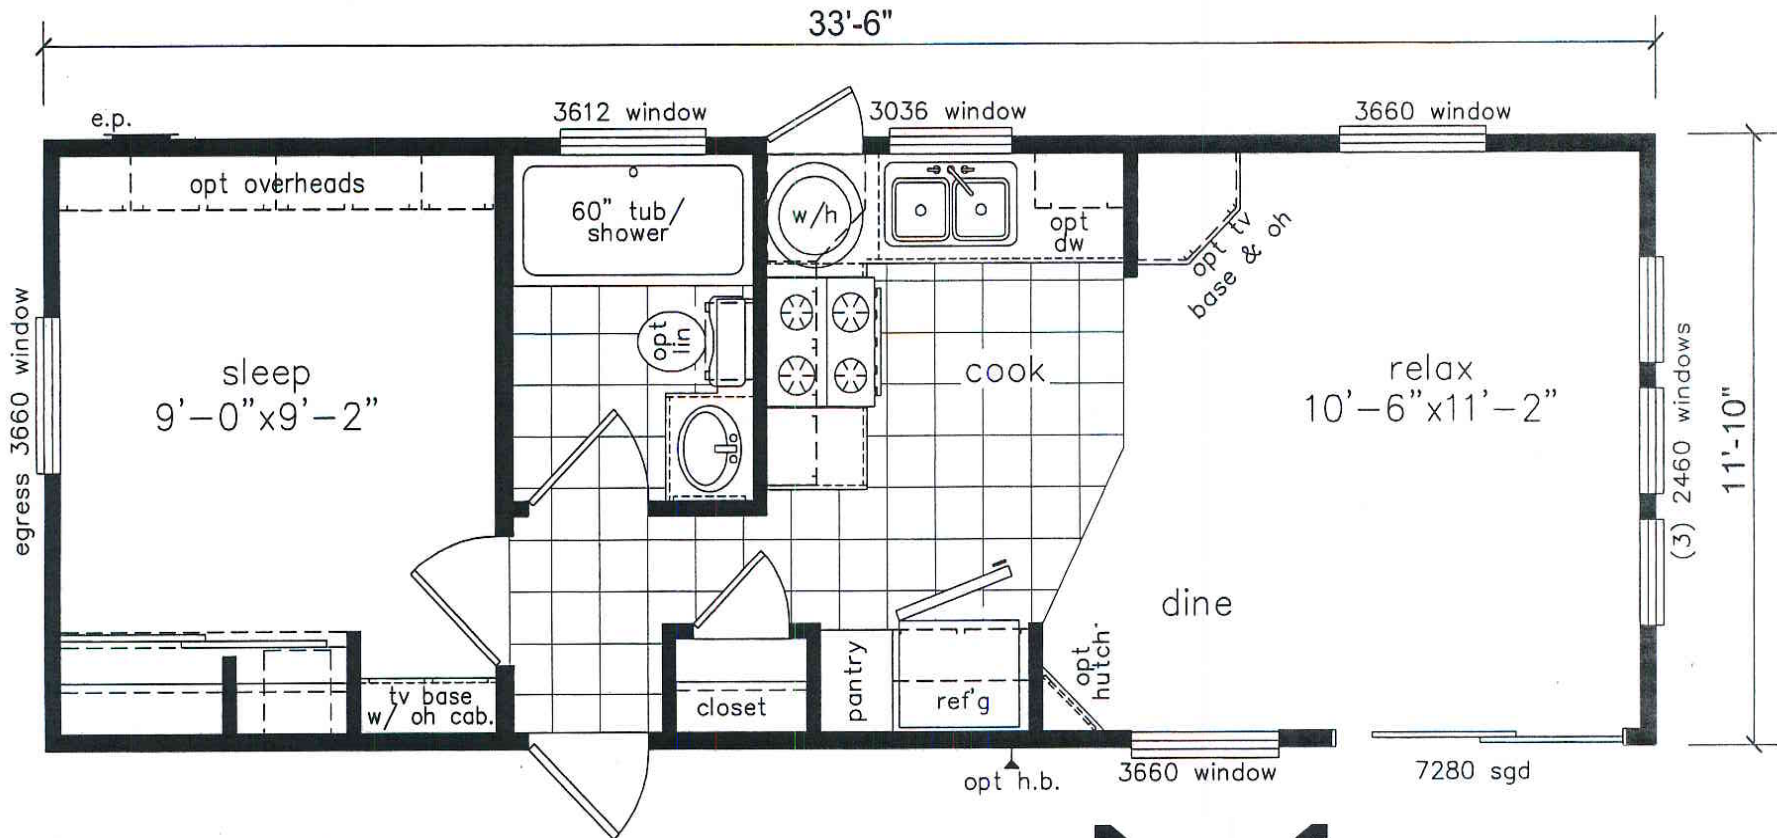

Estes Park

Atlantic Series
Park Model

Factory Expo

"Factory Direct Value" HOME CENTERS

1 Bedroom, 1 Bath
Approx. 396 SQ. FT.

Last Updated: 1-19-11

115 Titan Roberts Road
Lillington NC 27546
For Detailed Directions See Map On Our Website