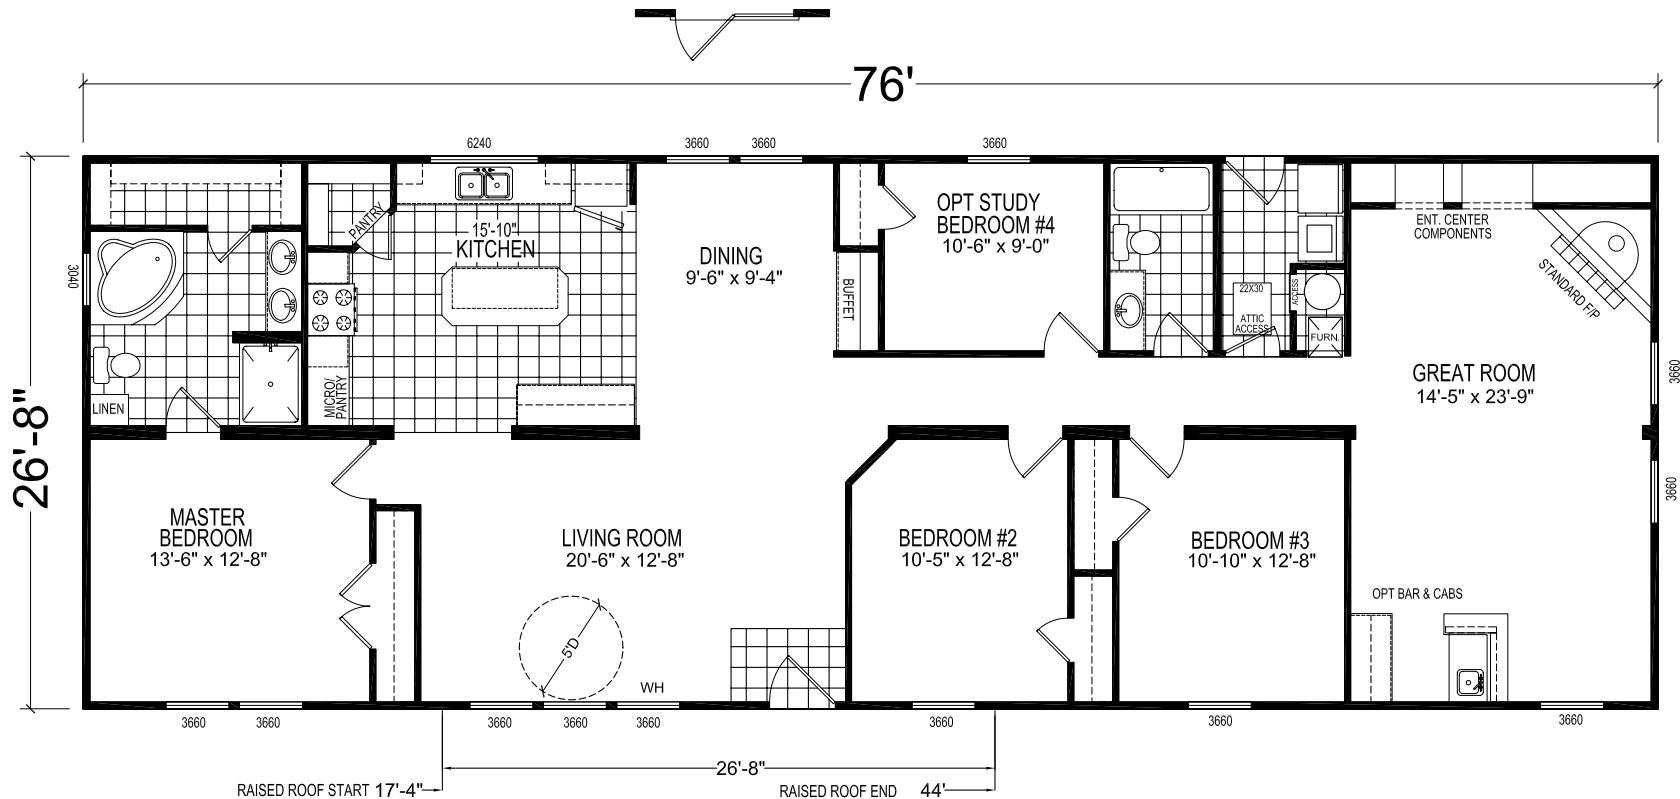

# Factory Expo

"Factory Direct Value" HOME CENTERS

4 Bedroom, 2 Baths  
Approx. 2,027 SQ. FT.

Last Updated: 9-19-08

I authorize Factory Expo Homes to build my house, per this plan.

X \_\_\_\_\_  
Customer Signature/Date