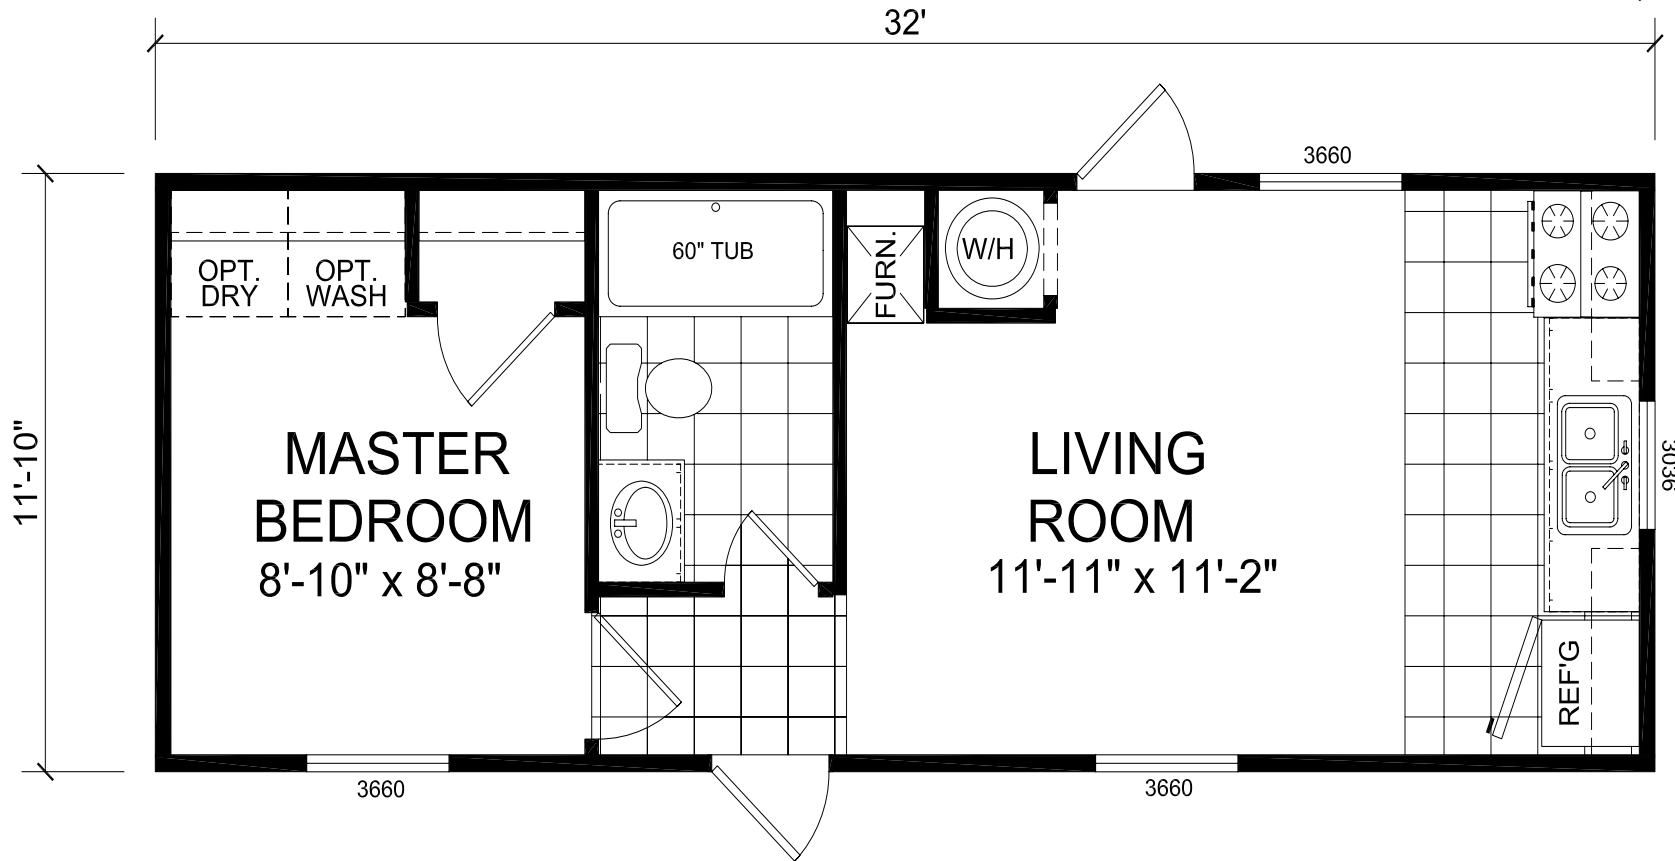

Forestbrook

Atlantic Series
Park Model

Factory Expo
"Factory Direct Value" HOME CENTERS

1 Bedroom, 1 Bath
Approx. 379 SQ. FT.

Last Updated: 11-3-11

115 Titan Roberts Road
Lillington NC 27546

For Detailed Directions See Map On Our Website