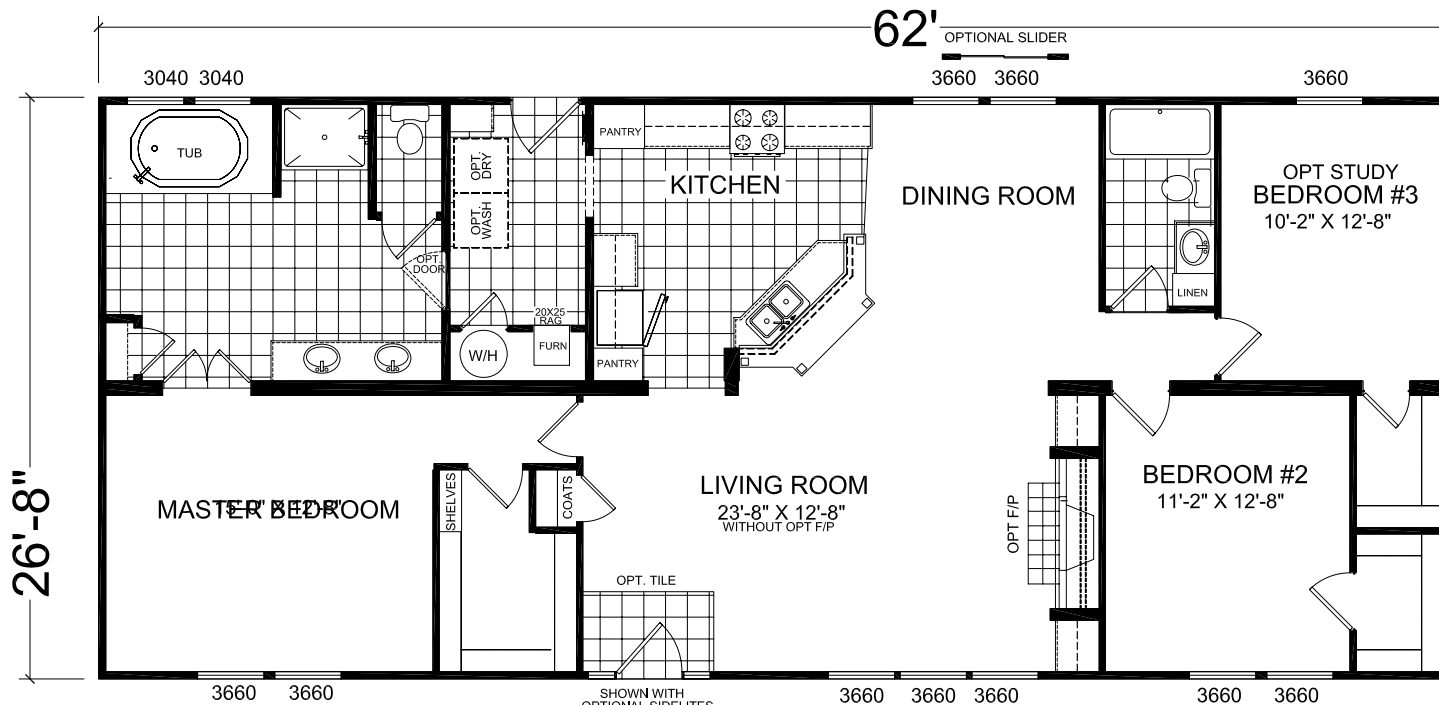

Hartford

Brookgreen II

Factory Expo

"Factory Direct Value" HOME CENTERS

3 Bedroom, 2 Baths
Approx. 1,653 SQ. FT.

Last Updated: 9-19-08

For Detailed Directions See Map On Our Website

I authorize Factory Expo Homes to build my house, per this plan.