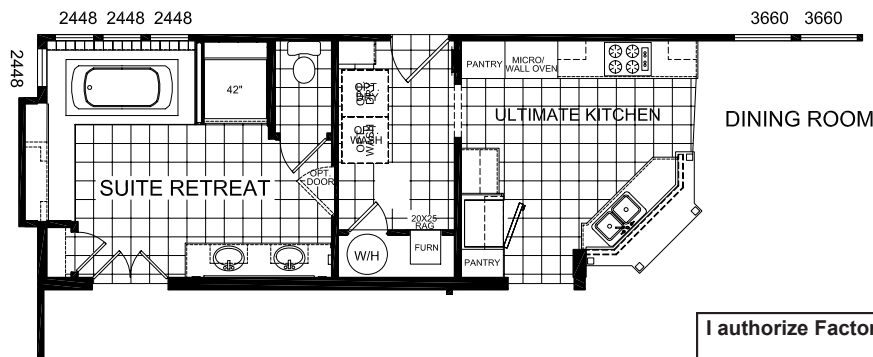

Hartford

Brookgreen II

Factory Expo

"Factory Direct Value" HOME CENTERS

3 Bedroom, 2 Baths
Approx. 1,653 SQ. FT.

Last Updated: 9-19-08

For Detailed Directions See Map On Our Website

I authorize Factory Expo Homes to build my house, per this plan.