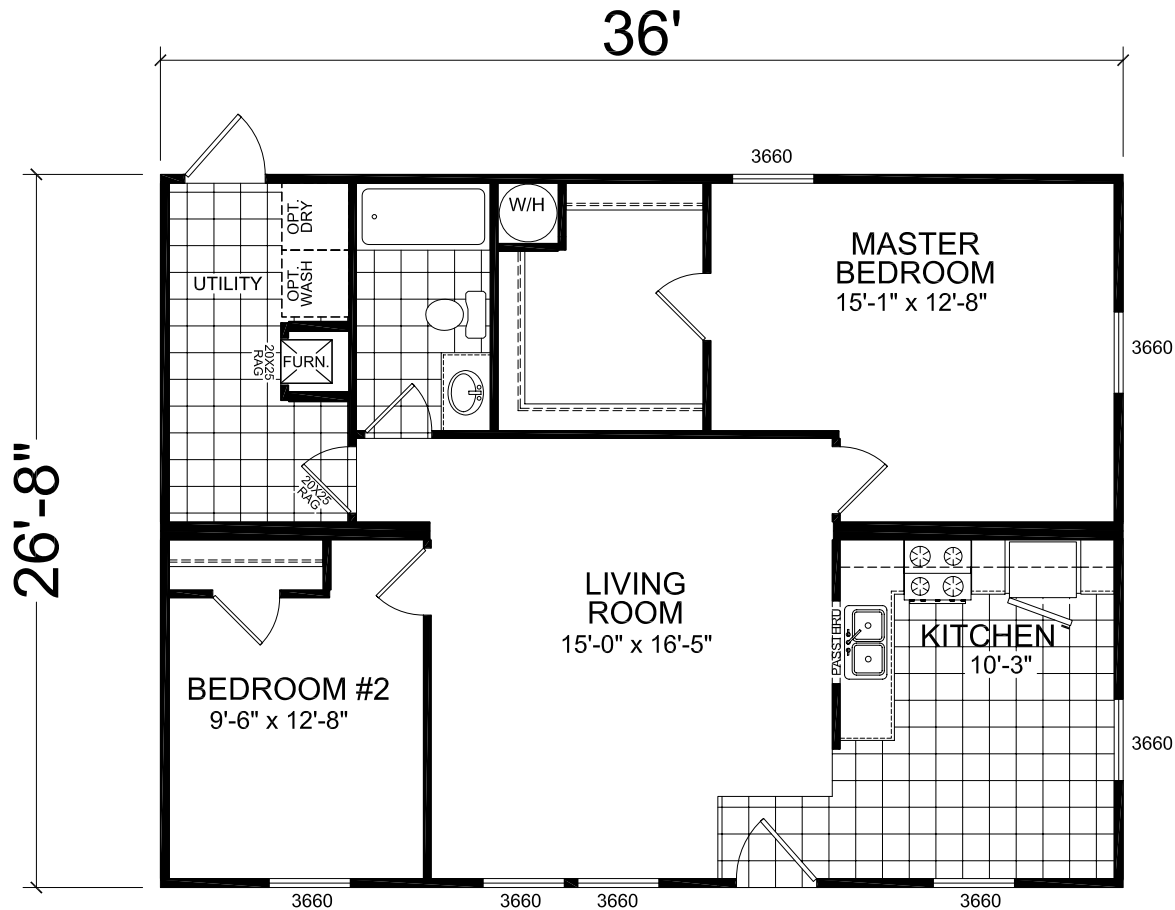

High Sierra

Stimulus Series

Factory Expo

"Factory Direct Value" HOME CENTERS

2 Bedroom, 1 Baths
Approx. 960 SQ. FT.

Last Updated: 2-2-11

115 Titan Roberts Road
Lillington NC 27546

For Detailed Directions See Map On Our Website