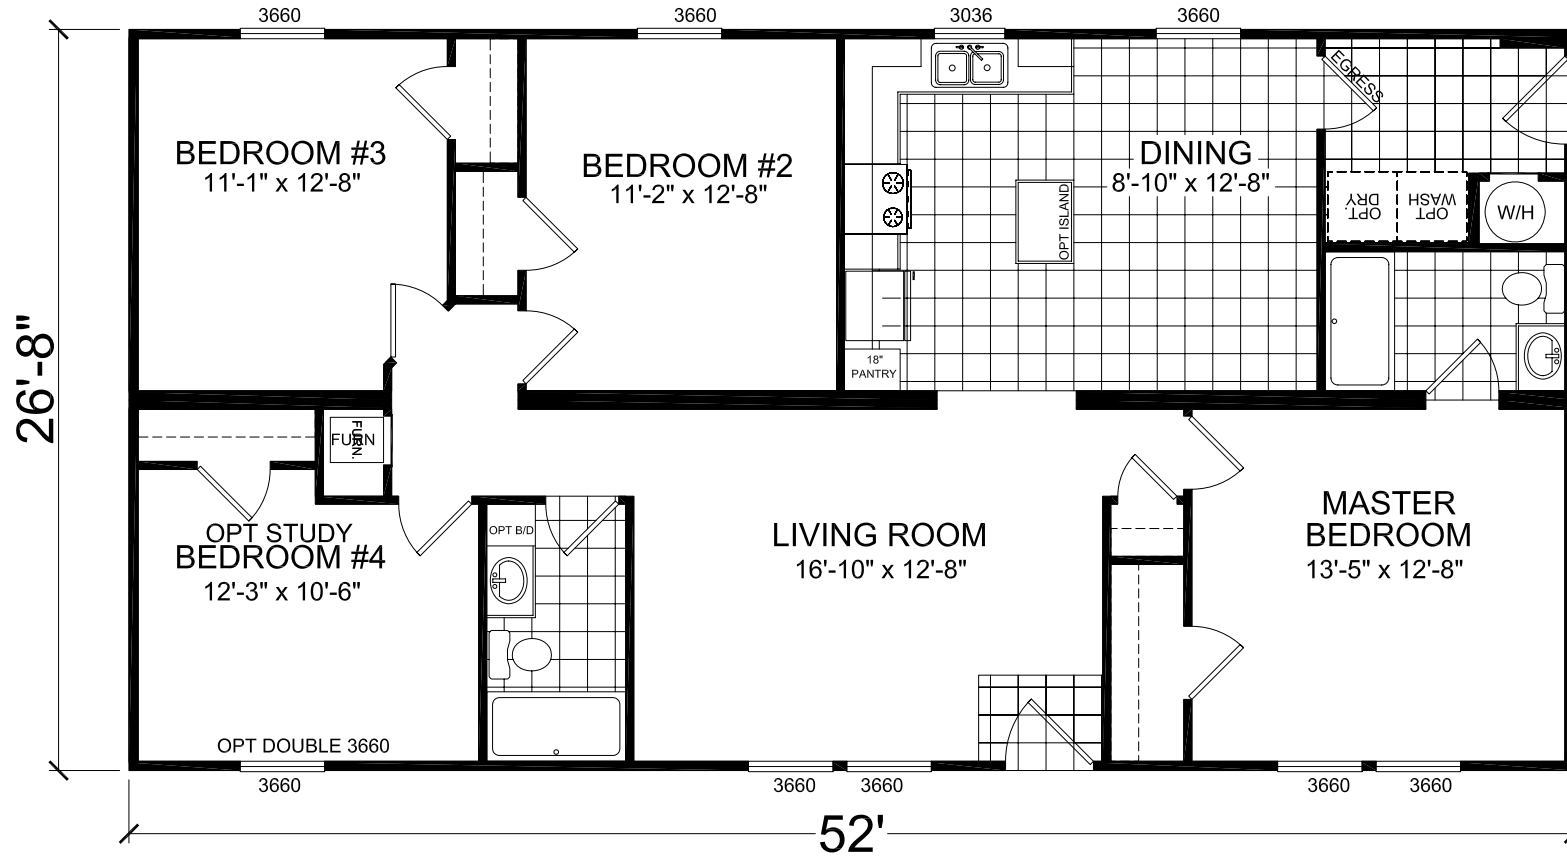

Ironwood

Brookgreen II

Factory Expo

"Factory Direct Value" HOME CENTERS

4 Bedroom, 2 Baths
Approx. 1,387 SQ. FT.

Last Updated: 9-19-08

For Detailed Directions See Map On Our Website

I authorize Factory Expo Homes to build my house, per this plan.