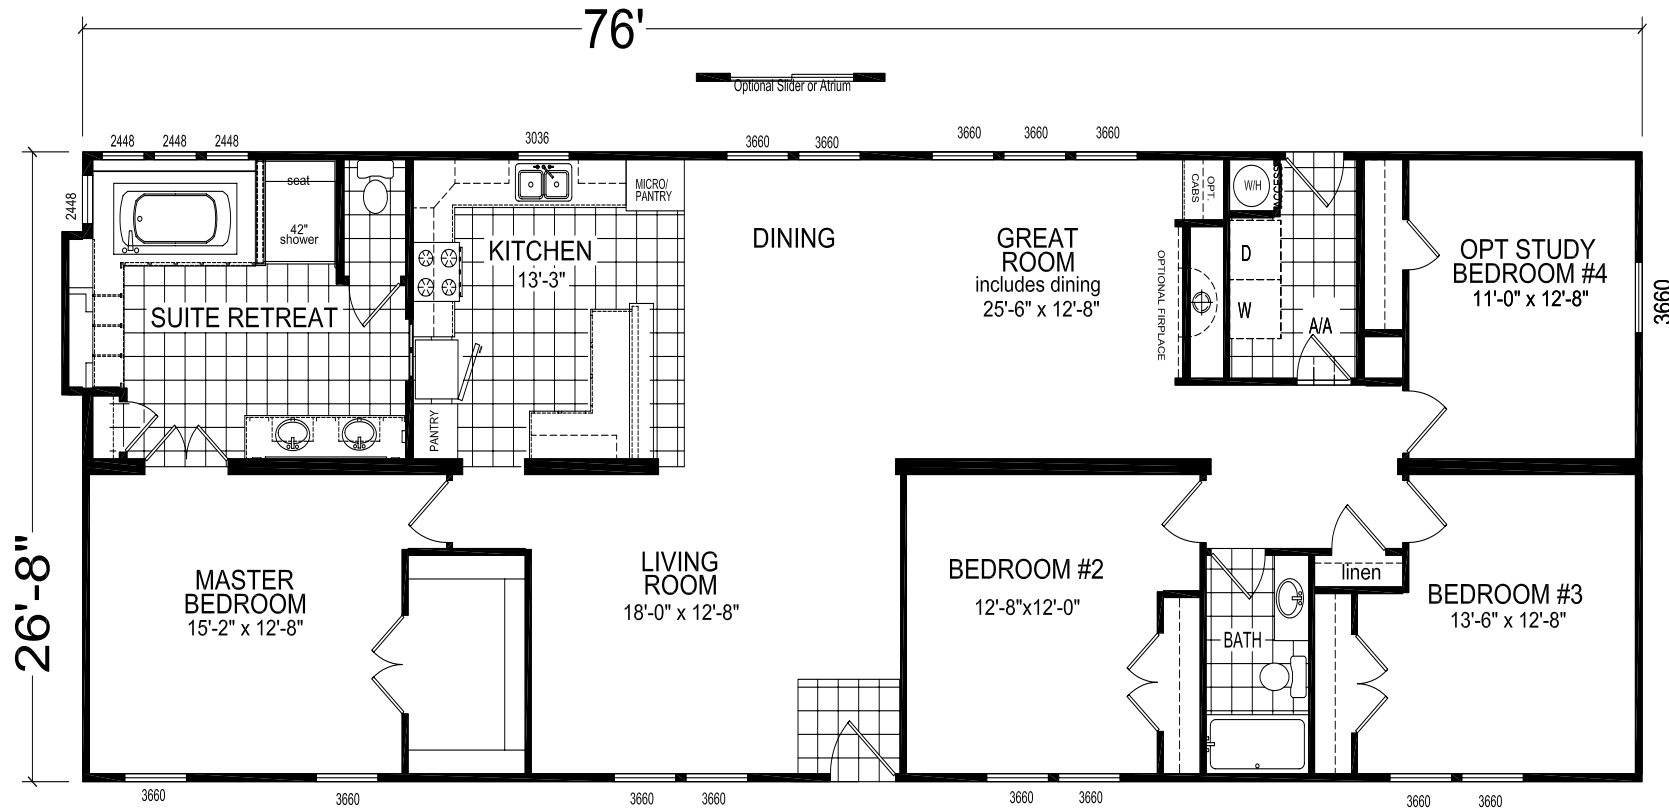

Mariposa

Brookgreen II

Factory Expo

"Factory Direct Value" HOME CENTERS

4 Bedroom, 2 Baths
Approx. 2,027 SQ. FT.

Last Updated: 9-19-08

I authorize Factory Expo Homes to build my house, per this plan.
 X _____
 Customer Signature/Date