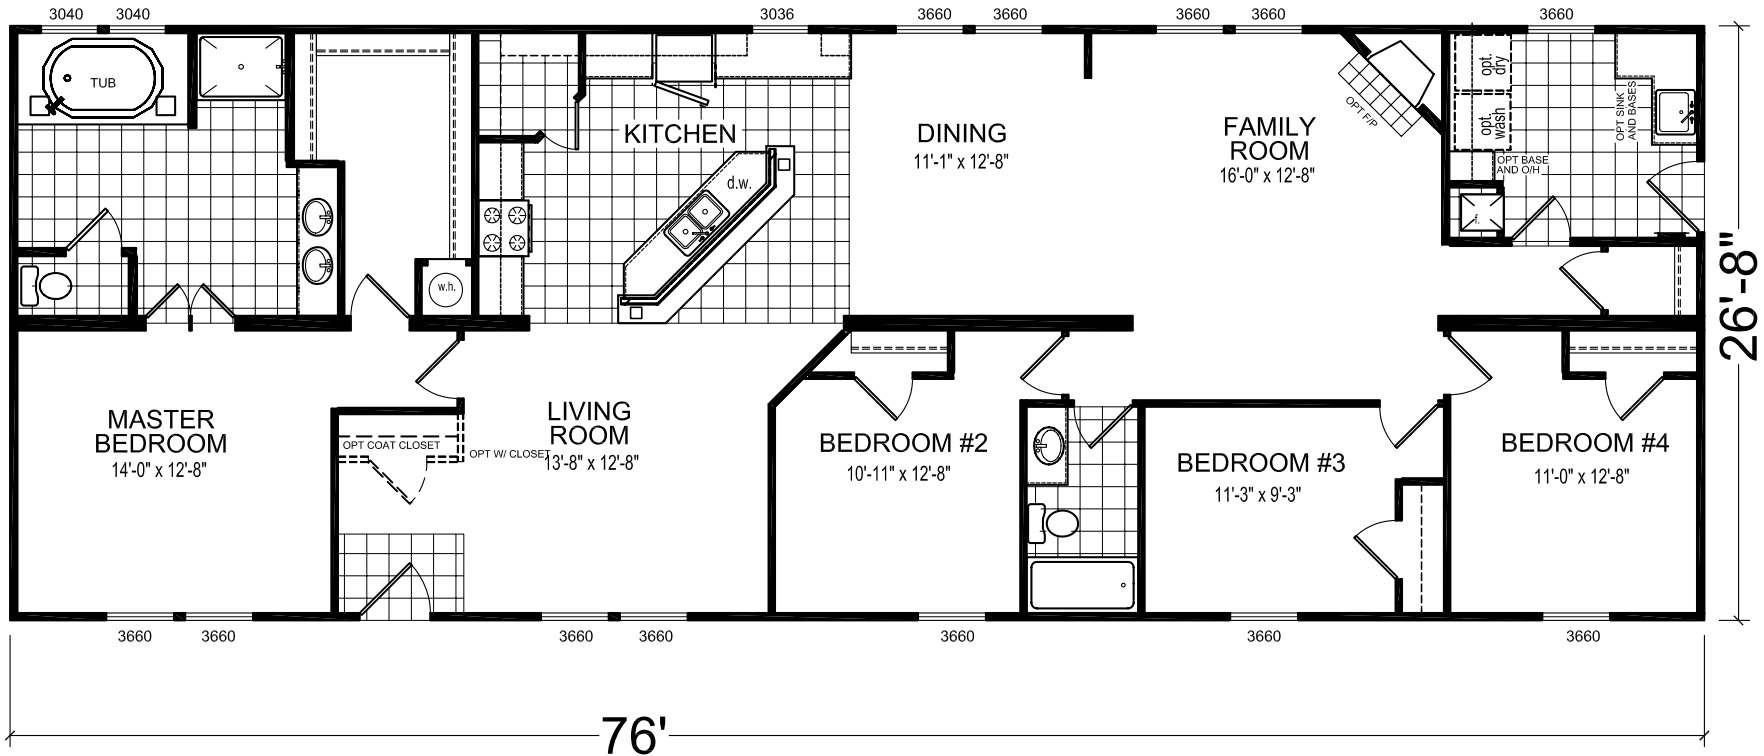

# Factory Expo

"Factory Direct Value" HOME CENTERS

3 Bedroom, 2 Baths  
Approx. 2,027 SQ. FT.

Last Updated: 9-19-08

115 Titan Roberts Road  
Lillington NC 27546

For Detailed Directions See Map On Our Website