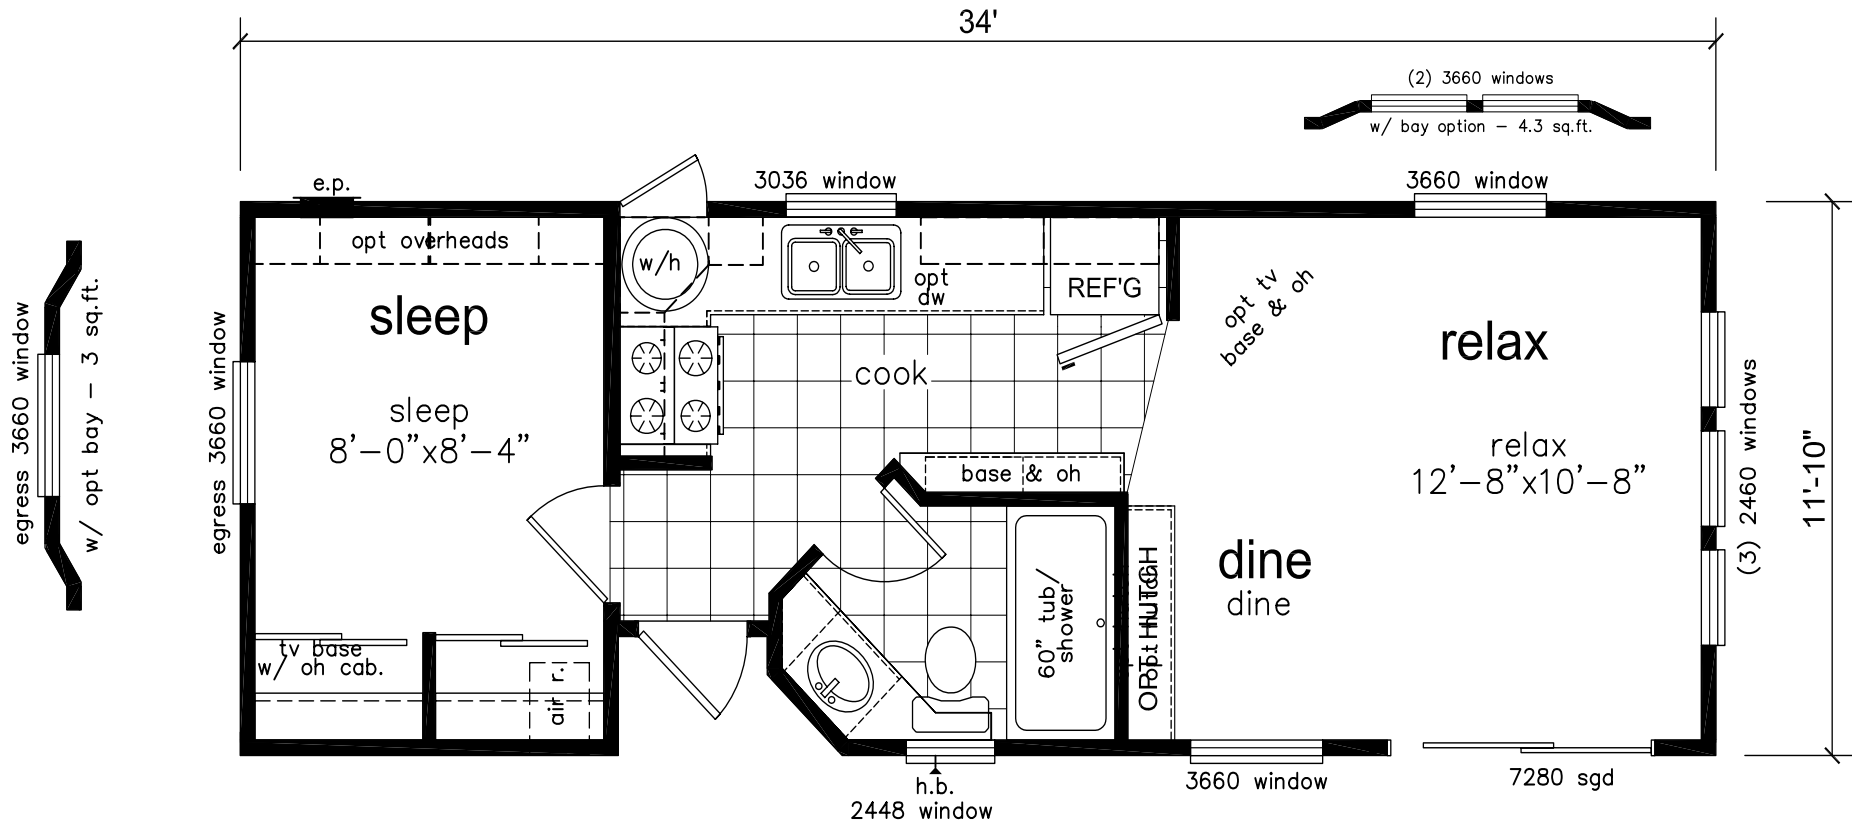

Pennington

Atlantic Series
Park Model

Factory Expo
"Factory Direct Value" HOME CENTERS

1 Bedroom, 1 Bath
Approx. 396 SQ. FT.

Last Updated: 1-19-11

115 Titan Roberts Road
Lillington NC 27546

For Detailed Directions See Map On Our Website