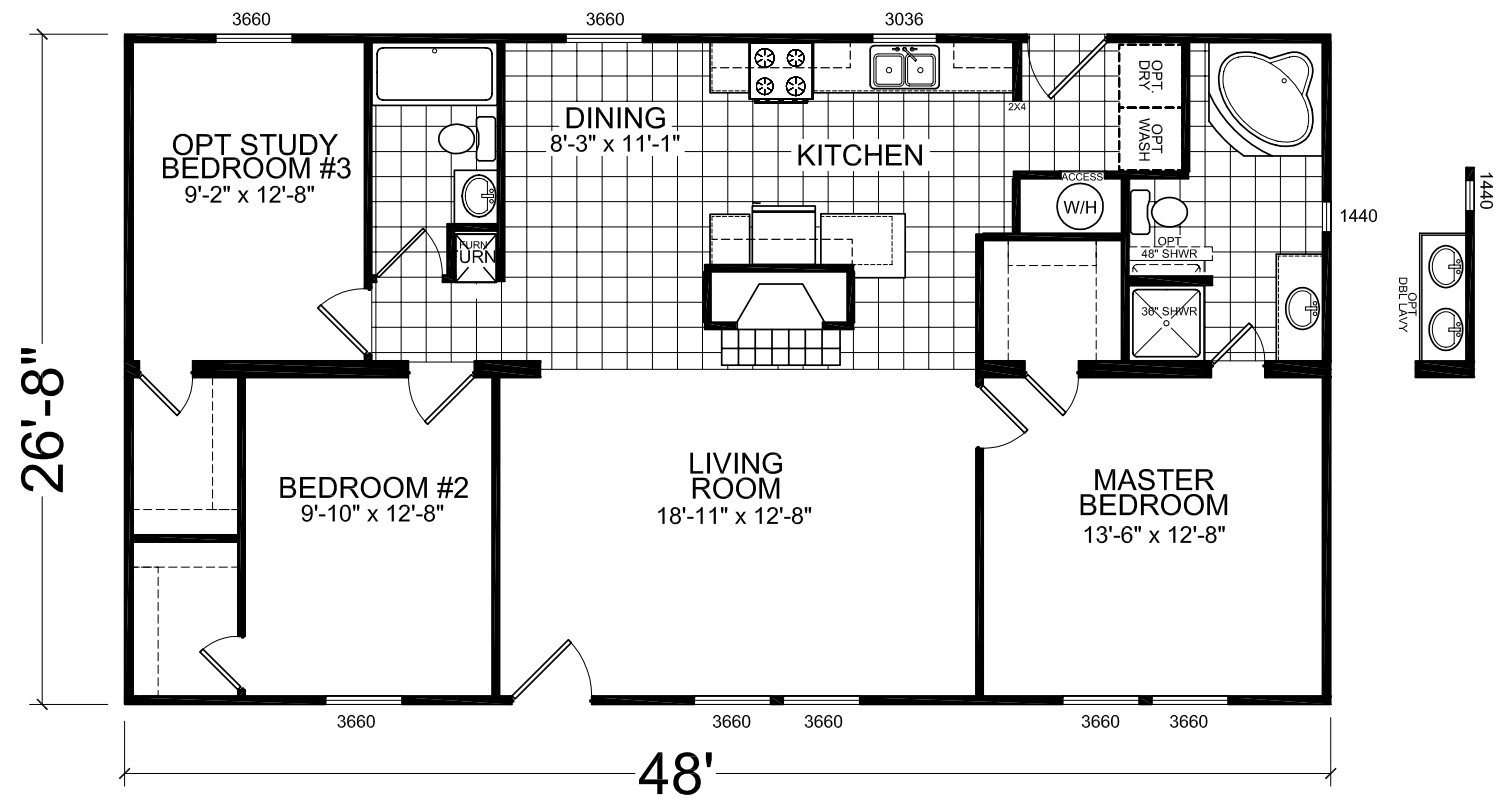

Savoy
LE Series II

Factory Expo
"Factory Direct Value" HOME CENTERS

3 Bedroom, 2 Baths
Approx. 1,280 SQ. FT.

Last Updated: 9-19-08

OPT 7278 PATIO

I authorize Factory Expo Homes to build my house, per this plan.
X _____
Customer Signature/Date