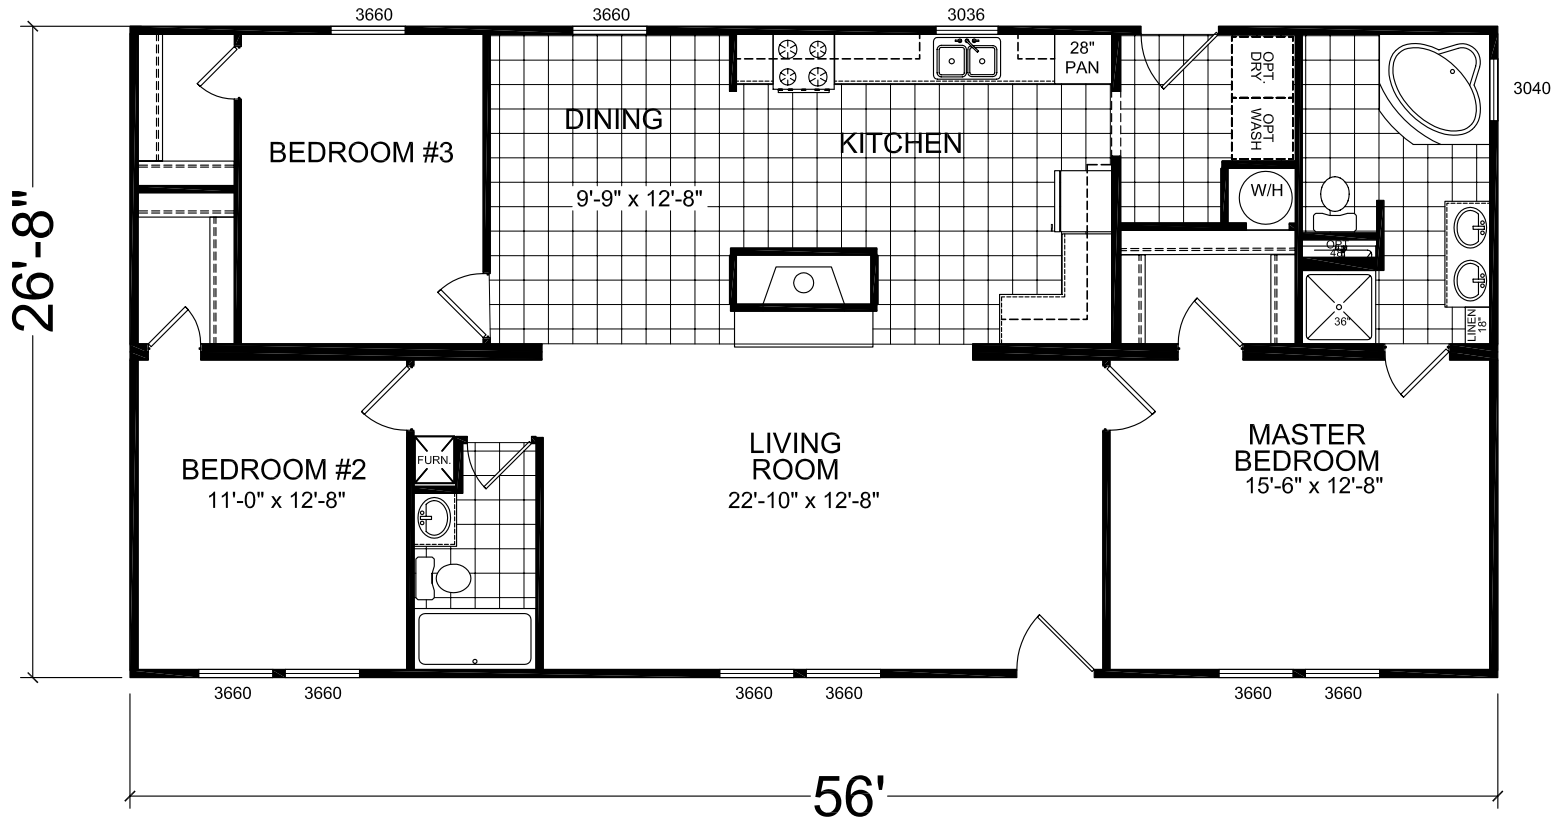

Sienna
LE Series II

Factory Expo
"Factory Direct Value" HOME CENTERS

3 Bedroom, 2 Baths
Approx. 1,493 SQ. FT.

Last Updated: 9-19-08

I authorize Factory Expo Homes to build my house, per this plan.

X _____
Customer Signature/Date