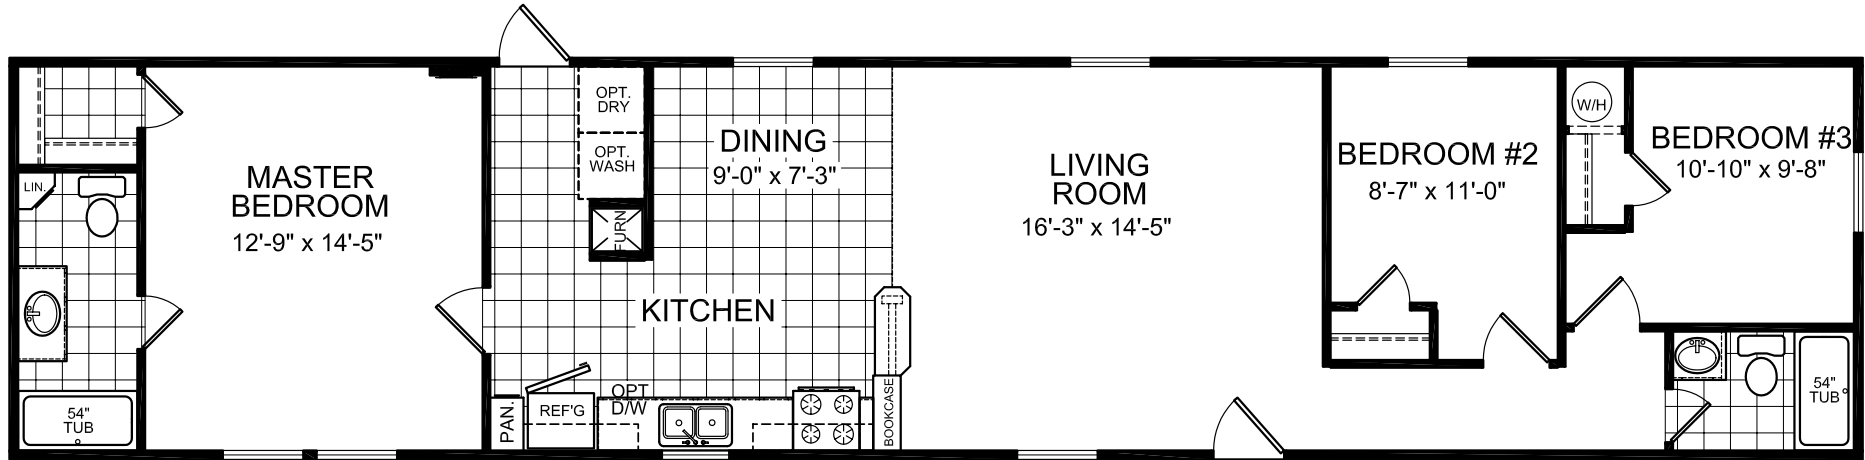

Stonefield
Summit Crest SW

Factory Expo
"Factory Direct Value" HOME CENTERS

3 Bedroom, 2 Baths
Approx. 1,064 SQ. FT.

Last Updated: 9-19-08

115 Titan Roberts Road
Lillington NC 27546

For Detailed Directions See Map On Our Website