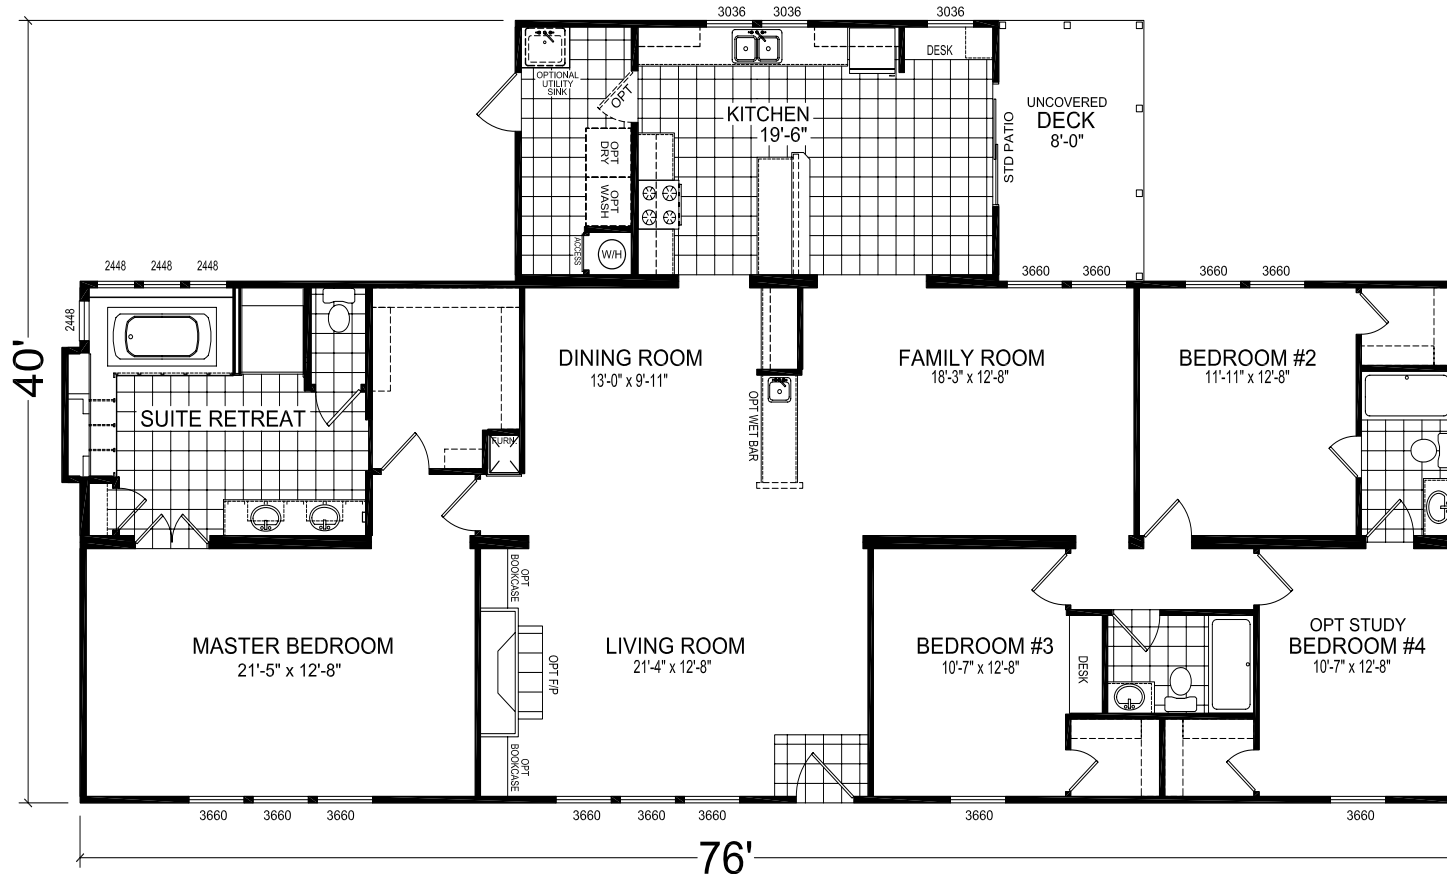

Sunrise
Brookgreen II
Triplewide

Factory Expo
"Factory Direct Value" HOME CENTERS

4 Bedroom, 2 Baths
Approx. 2,382 SQ. FT.

Last Updated: 9-19-08

I authorize Factory Expo Homes to build my house, per this plan.
X _____
Customer Signature/Date