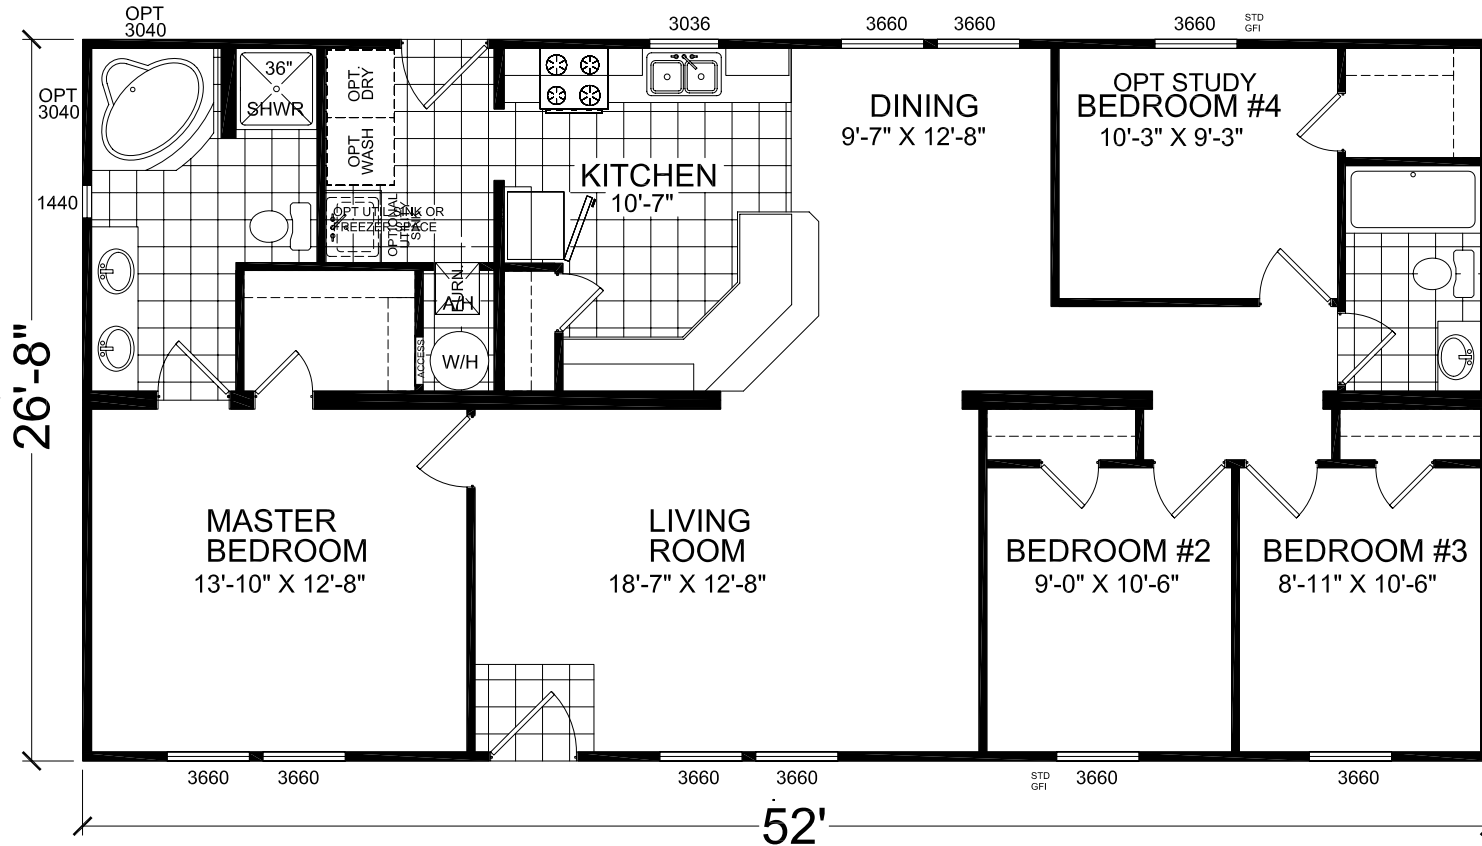

Westport

Brookgreen II

Factory Expo

"Factory Direct Value" HOME CENTERS

4 Bedroom, 2 Baths
Approx. 1,387 SQ. FT.

Last Updated: 9-19-08

I authorize Factory Expo Homes to build my house, per this plan.

X _____
 Customer Signature/Date