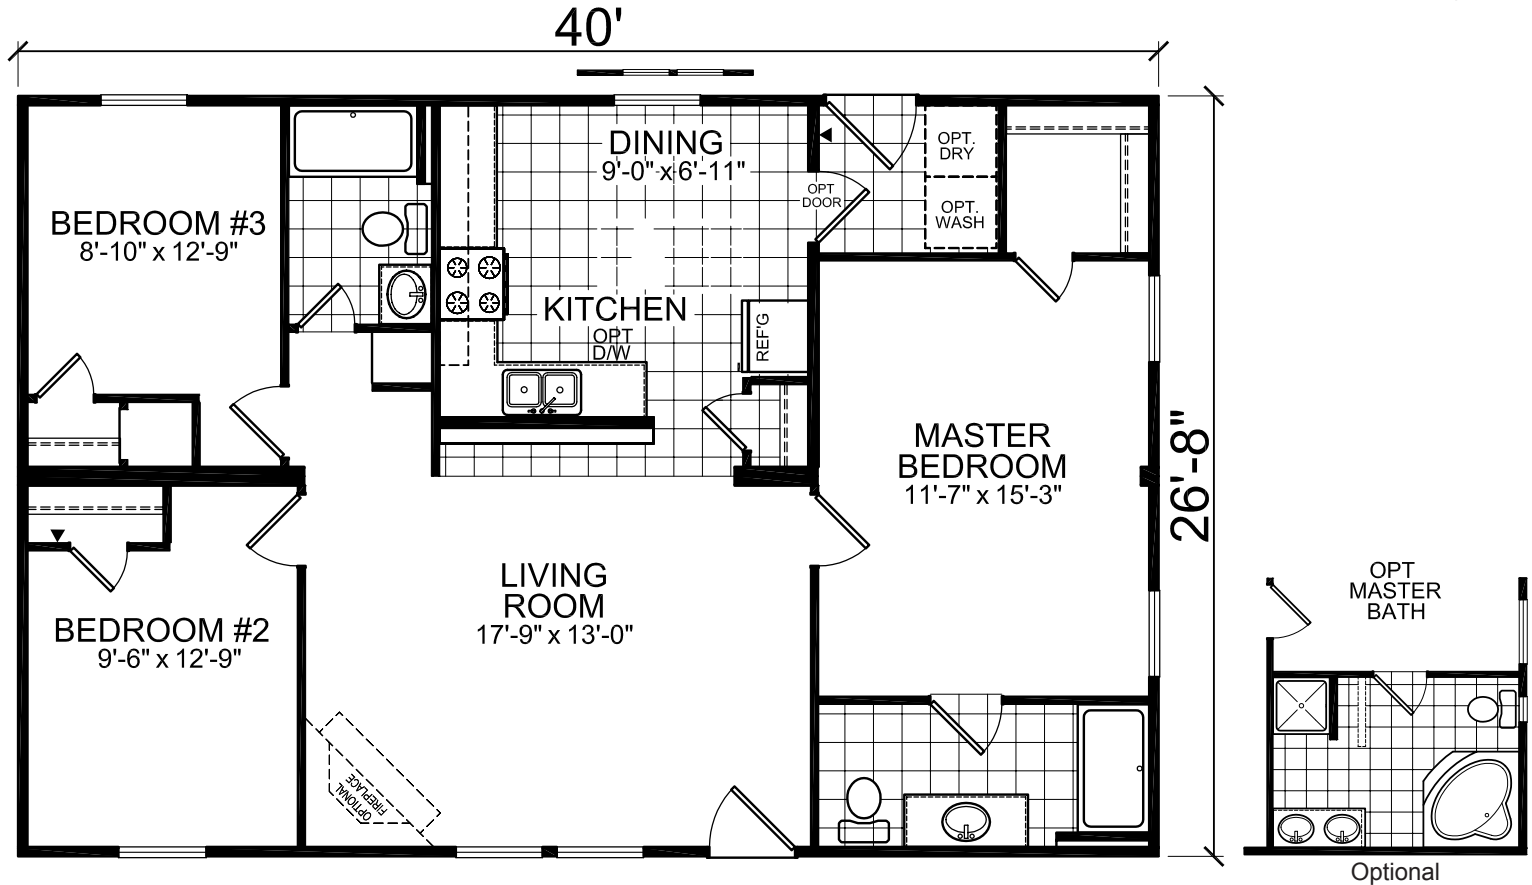

Hillcrest
LE Series II

Factory Expo
"Factory Direct Value" HOME CENTERS

3 Bedroom, 2 Baths
Approx. 1,066 SQ. FT.

Last Updated: 10-6-10

Note: For all optional floorplan views, extra charges may apply

I authorize Factory Expo Homes to build my house, per this plan.
X _____
Customer Signature/Date